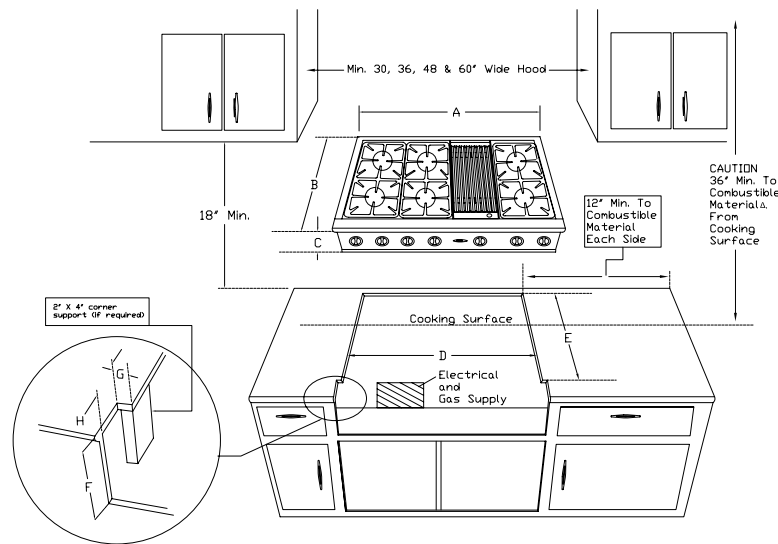

OTHER

- "0" clearance base cabinet installation
- Field convertible to LP or NG depending on gas type
- ETL certified for USA and Canada
- 2 years full parts and labor covers entire product (conditions apply)

* Capital Exclusive Feature

Capital exclusive feature: Power-Flo™ burners. 19,000 BTU - 140 deg. simmer

Optional cabinet red knobs

25,000 BTU Power-Wok with integrated wok grate

Birch wood chopping block w/ gravy groove

GAS RANGE-TOP MODELS AVAILABLE

GRT305 – 30" 5 burner range-top

CABINET PREPARATION

| MODELS | A | B | C | D | E | F | G | H |
|--------------|---------|---------|--------|-----------|---------|--------|------|--------|
| GRT30 Models | 29 7/8" | 27 1/8" | 8 1/4" | 28 15/16" | 23 1/8" | 7 1/2" | 1/2" | 2-1/2" |
| GRT36 Models | 35 7/8" | 27 1/8" | 8 1/4" | 35 15/16" | 23 1/8" | 7 1/2" | 1/2" | 2-1/2" |
| GRT48 Models | 47 7/8" | 27 1/8" | 8 1/4" | 48 15/16" | 23 1/8" | 7 1/2" | 1/2" | 2-1/2" |
| GRT60 Models | 59 7/8" | 27 1/8" | 8 1/4" | 58 15/16" | 23 1/8" | 7 1/2" | 1/2" | 2-1/2" |